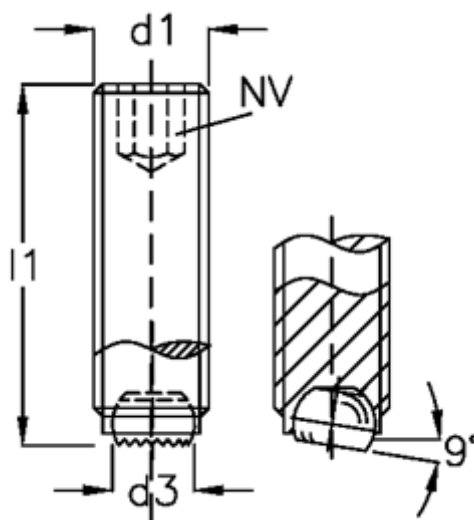

Article number: 20907745

Description: E+G Ball point screw  
GN 605-M16-20-VR

## Measures

---

|                  |        |
|------------------|--------|
| d1               | = M16  |
| d2               | = 12.0 |
| d3               | = 10.7 |
| Internal hexagon | = 8    |
| l1               | = 20   |